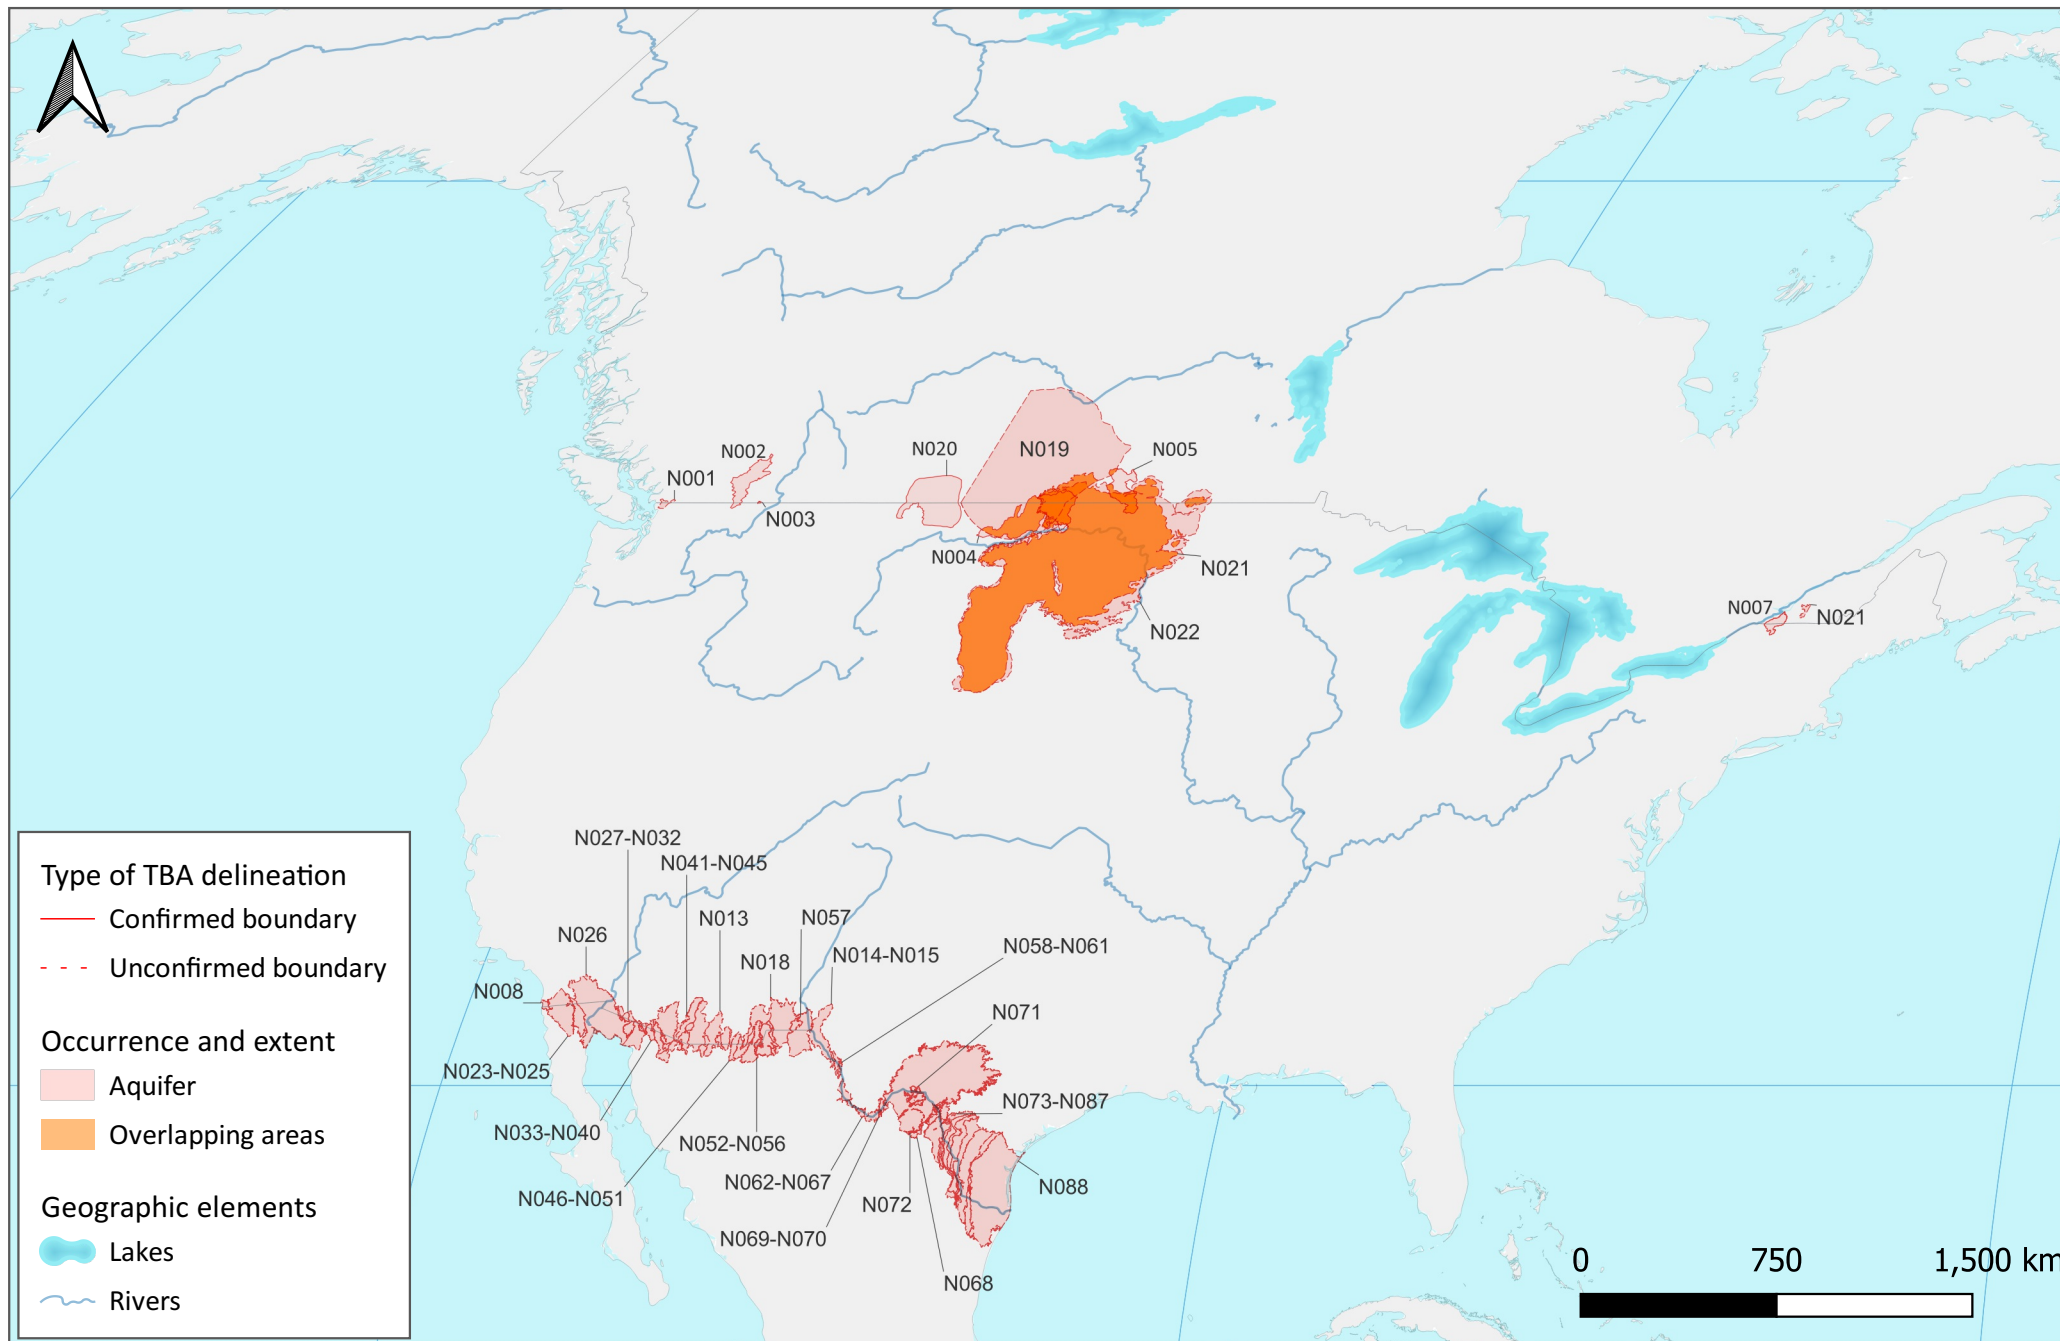

# Transboundary Aquifers of North America

**Prepared by IGRAC**

Adapted from: IGRAC (International Groundwater Resources Assessment Centre), 2021. Transboundary Aquifers of the World [map]. Edition 2021. Scale 1: 50 000 000. Delft, Netherlands: IGRAC, 2021

**Map Projection**

Robinson projection, geographic coordinates, spheroid WGS84, longitude of central meridian 0°

**Base Maps**

Country borders: The United Nations Clear Map (2018)  
Rivers and lakes: ESRI (2018)

**Disclaimer**

The boundaries and names shown and the designations used on this map do not imply official endorsement or acceptance by the United Nations. A full disclaimer is available on the back of the 2022 Transboundary Aquifers of the World [map] IGRAC, 2021.

**© IGRAC, December 2022**

Released under the Creative Commons license  
Attribution Non-Commercial Share Alike

<u>Aquifer Code</u>	<u>Aquifer Name</u>	<u>Sharing Countries</u>	<u>Area (km<sup>2</sup>)</u>
N001	Abbotsford-Sumas	Canada, United States of America	753
N002	Okanagan-Osoyoos	Canada, United States of America	8350
N003	Grand Forks	Canada, United States of America	48
N004	Poplar	Canada, United States of America	23192
N005	Estevan	Canada, United States of America	9218
N007	Châteauguay	Canada, United States of America	2504
N008	Tijuana - San Diego Aq.	Mexico, United States of America	749
N012	Nogales-Rio Santa Cruz Aq./Upper Santa Cruz Basin	Mexico, United States of America	7442
N013	Rio San Pedro Aq./Upper San Pedro Basin	Mexico, United States of America	5350
N014	Conejos Medanos Aq./Mesilla Bolson	Mexico, United States of America	9016
N015	Valle de Juarez Bolson/Hueco-Tularose Bolson	Mexico, United States of America	7766